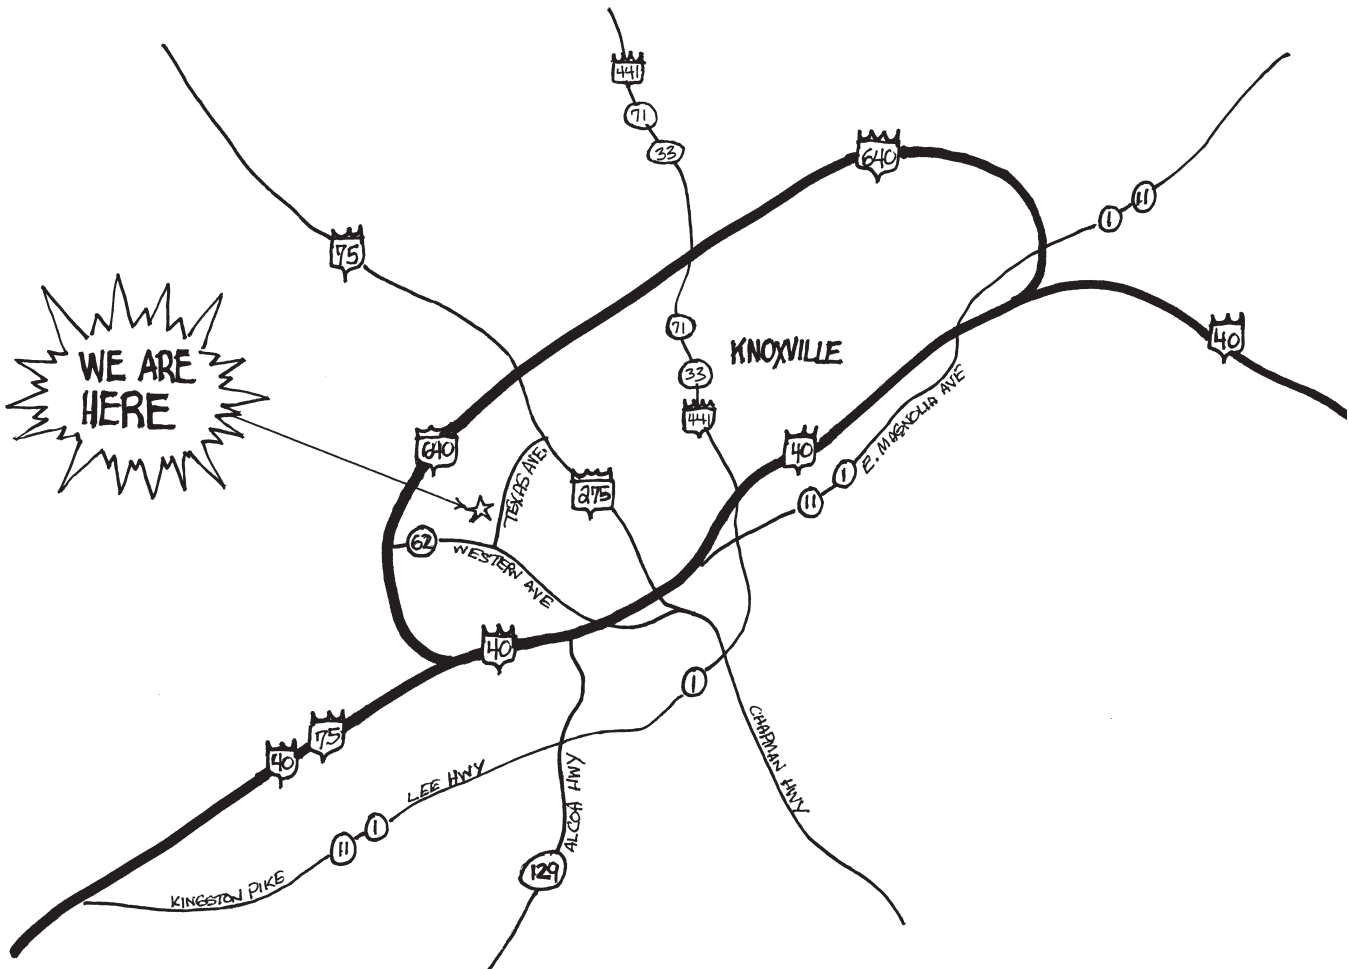

HAYES PIPE SUPPLY, INC.

HAYES PIPE SUPPLY - KNOXVILLE

- ▶ From I-40 East
- ▶ Take the I-640 Bypass
- ▶ Take Exit #1 - Western Avenue East
- ▶ Turn Left at 3rd Traffic Light onto Texas Avenue
- ▶ Turn left onto 1st paved road
- ▶ Hayes Pipe is located in the 2nd building at the top of the hill
- ▶ 3000 Industrial Parkway East

Full Line Water & Sewer Distributor

Proud to be independently owned since 1973

3000 Industrial Pkwy. E. • Knoxville, Tennessee 37921 • (865) 525-1717 • (865) 525-0654 - fax

Also serving: Kentucky, Georgia & Florida

ELECTRICAL

Conduit – Sch-40
Fittings
Pull Boxes

Full Line Water & Sewer Distributor

3000 Industrial Pkwy. E. • Knoxville, Tennessee 37921 • (865) 525-1717 • (865) 525-0654

*Also serving: Nashville & Murfreesboro, Tennessee • Lexington & Louisville, Kentucky
Acworth & Fairburn, Georgia • Tampa, Florida*